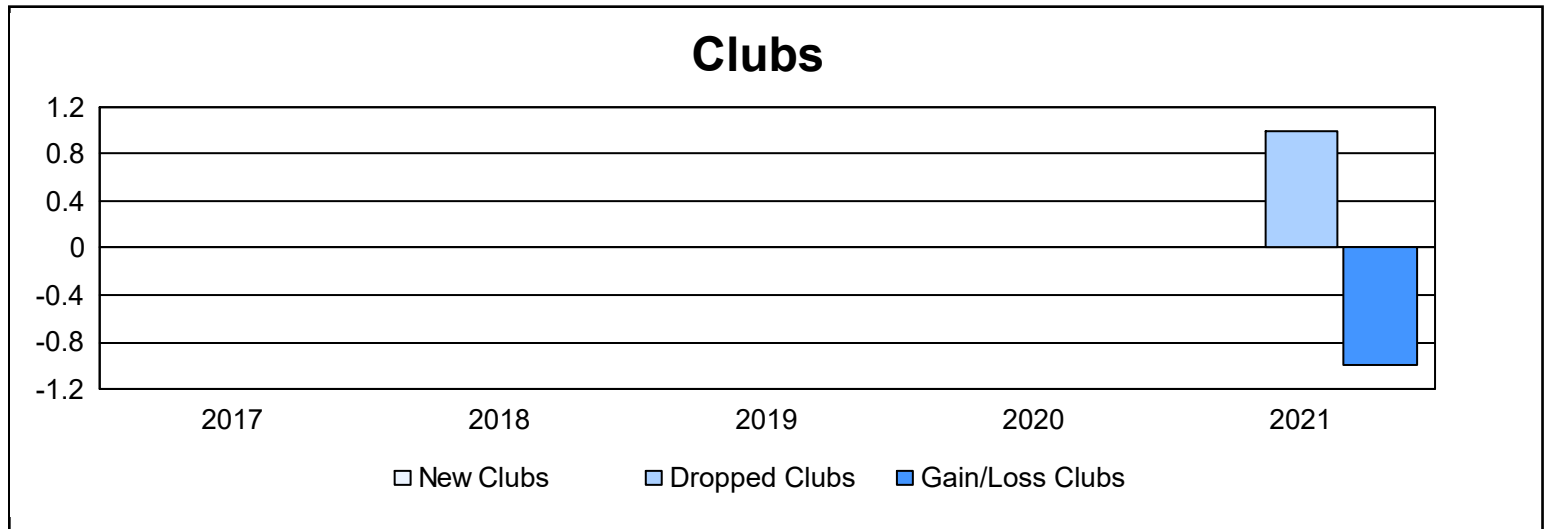

Year	New Clubs	Dropped Clubs	Gain/ Loss Clubs	New Members	Charter Members	Reinstate Members	Transfer Members	Total Member Added	Total Members Dropped	Gain/ Loss Members
2016-2017	0	0	0	96	2	1	7	106	136	-30
2017-2018	0	0	0	97	2	1	10	110	179	-69
2018-2019	0	0	0	71	2	3	7	83	180	-97
2019-2020	0	0	0	74	2	1	5	82	170	-88
2020-2021	0	1	-1	38	1	2	22	63	140	-77
Average	0	0	0	75	2	2	10	89	161	-72

Membership Composition June 2021 Cumulative

Gender Composition June 2021 Cumulative