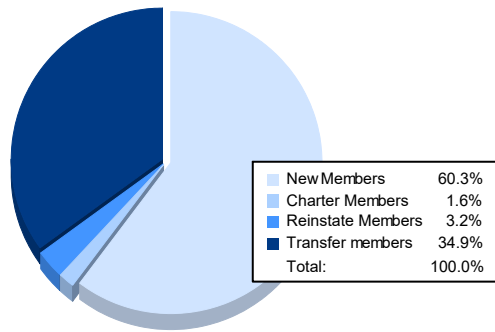

Year	New Clubs	Dropped Clubs	Gain/ Loss Clubs	New Members	Charter Members	Reinstate Members	Transfer Members	Total Member Added	Total Members Dropped	Gain/ Loss Members
2016-2017	0	0	0	96	2	1	7	106	136	-30
2017-2018	0	0	0	97	2	1	10	110	179	-69
2018-2019	0	0	0	71	2	3	7	83	180	-97
2019-2020	0	0	0	74	2	1	5	82	170	-88
2020-2021	0	1	-1	38	1	2	22	63	140	-77
Average	0	0	0	75	2	2	10	89	161	-72

Membership Composition June 2021 Cumulative

Gender Composition June 2021 Cumulative