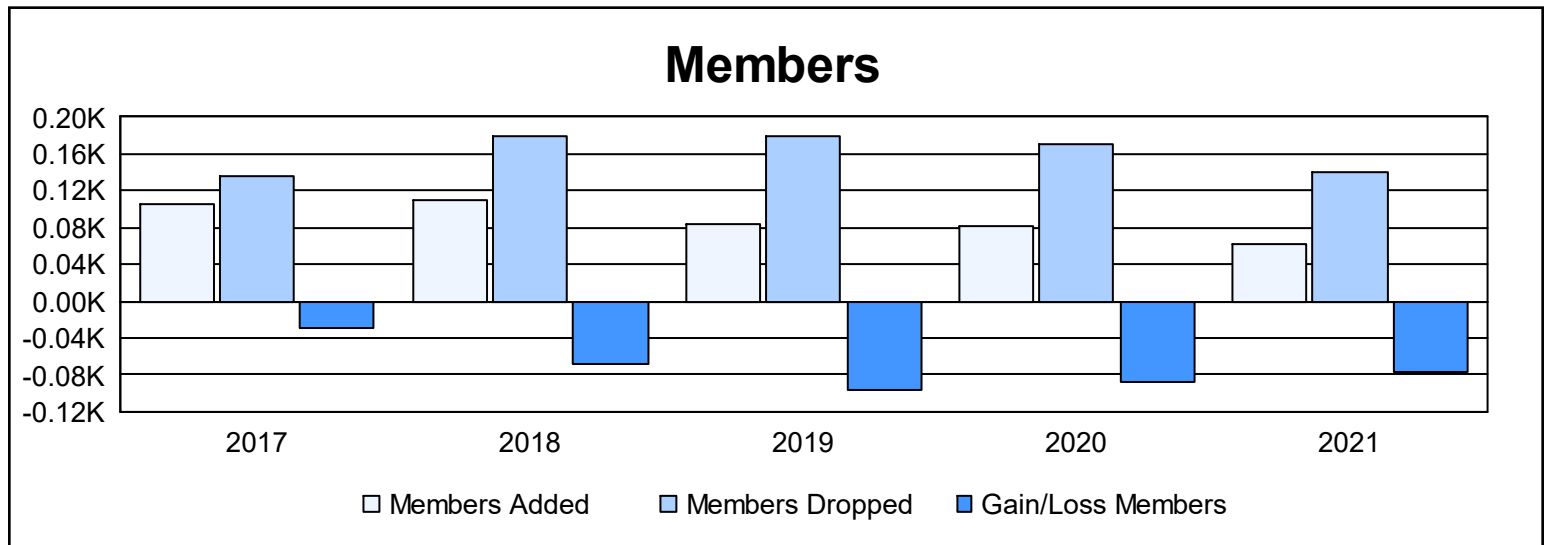

Year	New Clubs	Dropped Clubs	Gain/ Loss Clubs	New Members	Charter Members	Reinstate Members	Transfer Members	Total Member Added	Total Members Dropped	Gain/ Loss Members
2016-2017	0	0	0	96	2	1	7	106	136	-30
2017-2018	0	0	0	97	2	1	10	110	179	-69
2018-2019	0	0	0	71	2	3	7	83	180	-97
2019-2020	0	0	0	74	2	1	5	82	170	-88
2020-2021	0	1	-1	38	1	2	22	63	140	-77
Average	0	0	0	75	2	2	10	89	161	-72

Membership Composition June 2021 Cumulative

Gender Composition June 2021 Cumulative